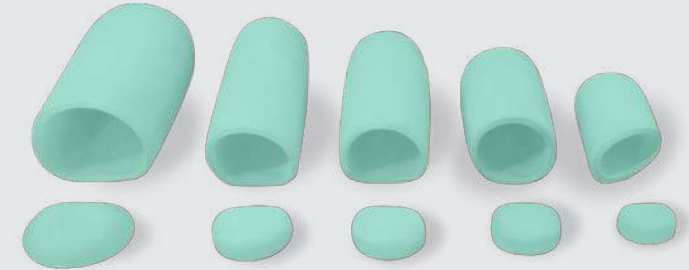

AC 29 NEW

Set of 6 levelers and 6 extenders
2 toe protectors for the middle, fourth and fifth toes
and 2 toe extenders for those sizes.

Synthetic Material
Scent: Lavander

AC 17

Set of 10 levelers and 10 extenders
2 toe protectors and 2 toe extenders for
all five toes sizes.

Synthetic Material
Scent: Lavander

Level Up User Guide

E-A094
TOE PADS

• Made in Brazil
Helanca
Color: 03
Sizes: S | M | L

HT 02
TOE PADS

• Made in Brazil
100% Nylon
Sizes: S | M | L

HT 03
TOE PADS

100% Silicone
One size