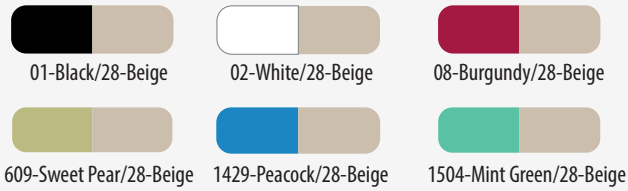

Leotards | Mesh Spandex | Thick Strap | V-Neck

89-Dark Pink

SL-20 Adult
Microfiber/Mesh Spandex
Sizes: P-S-M-L-XL
Shelf Lined

SL-21 Child
Microfiber/Mesh Spandex
Sizes: 4-6, 6x7, 8-10, 12-14, YJr
Fully Front Lined