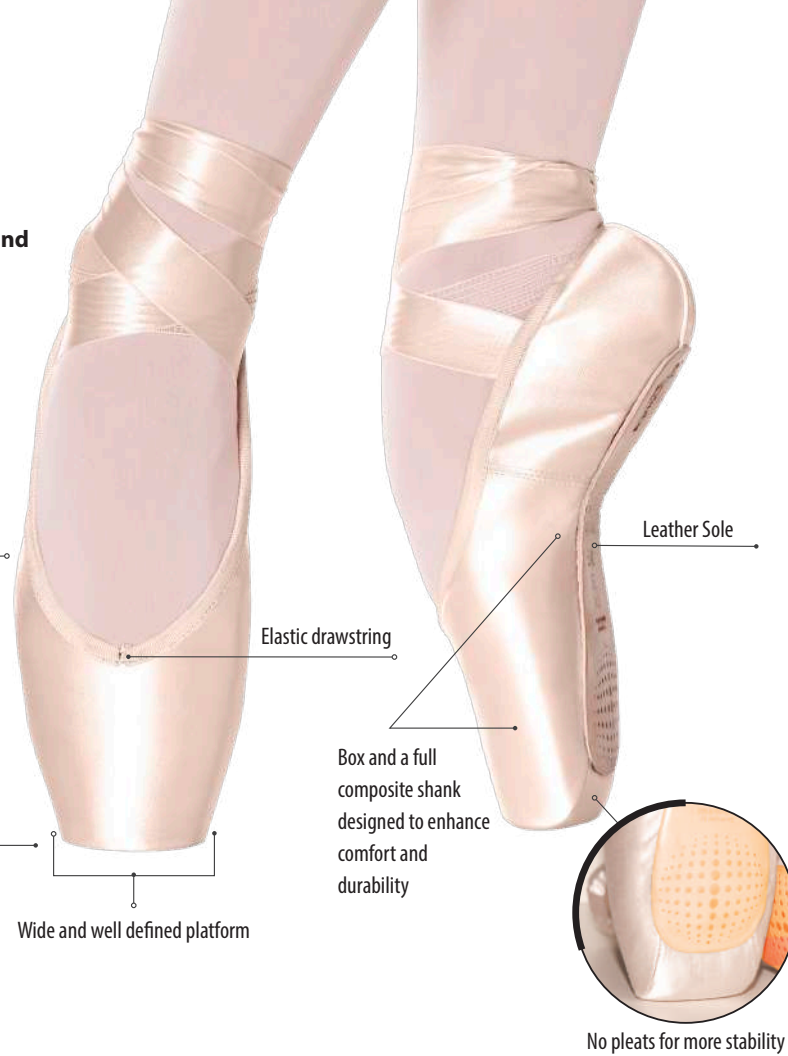

Pointe shoe for Intermediate dancers

Soft, firm, comfortable and quick molding to feet

Graduating from Toshiezinha after a year or more, when dancer has achieved enough strength and flexibility to roll up and down passing through demi-pointe

- Hard and durable box with flexible wings that molds to the feet
- Special Satin wrinkles less
- Leather sole
- Elastic drawstring
- Made in Brazil

Satin

Shank: Full Normal (FN)
Full Reinforced (FR)

Widths: B | C | D | E

Wide and well defined platform

Elastic drawstring

Box and a full composite shank designed to enhance comfort and durability

Leather Sole

No pleats for more stability

Easily and completely molds to the feet for additional comfort