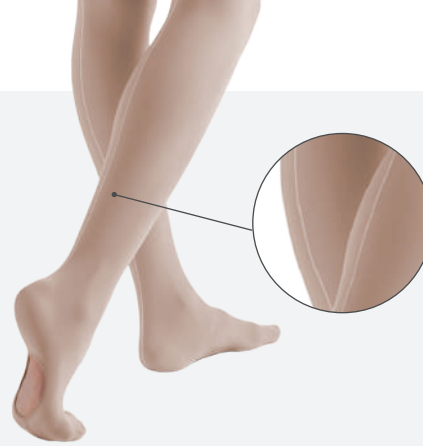

FOOTED

TS-74 Adult
85% Nylon 15% Spandex
Sizes: S/M - L/XL - XXL

TS-73 Child
85% Nylon 15% Spandex
Sizes:T/S - M/L

SEAMED
MESH CONVERTIBLE

TS-96 Adult
85% Nylon 15% Spandex
Sizes: S/M - L/XL - XXL

FISHNET

TS-98 Adult
With solid foot
85% Nylon 15% Spandex
Sizes: S/M - L/XL - XXL