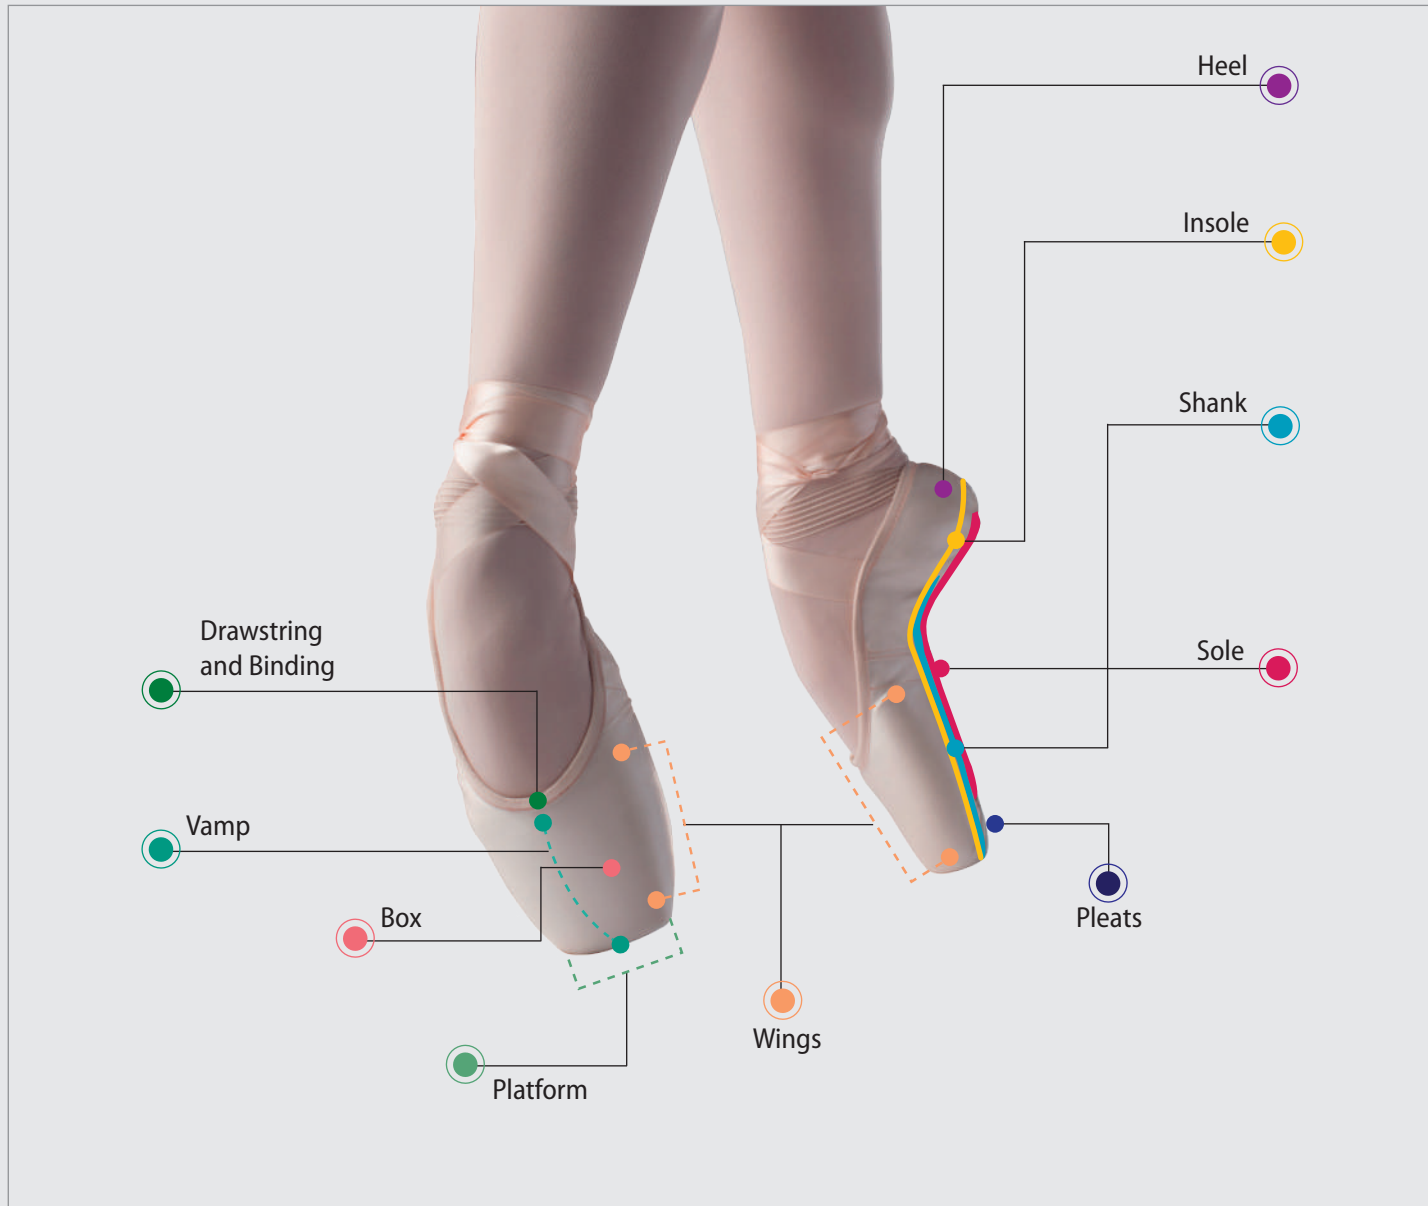

The Só Dança Step by Step and Traditional Pointe Shoes

NOTE:

The Só Dança pointe shoes come with a set of accessories as follow: Styles SD 08, SD 09, SD 31, SD 32, SD 40, SD 42, SD 43 contains: 2,5m (8 1/4') of satin ribbon, 30cm (1') of elastic and 2 leather platform protectors that should be glued on by the costumer. Styles SD 30 and SD 41 contains: 2,5m (8 1/4') of satin ribbon and 30cm (1') of elastic.

A WORD TO THE RETAILERS:

Our mission, as a manufacturer of Pointe shoes, is to provide a wide variety of shapes and sizes to all dancers so they may enjoy a correct and comfortable fit.