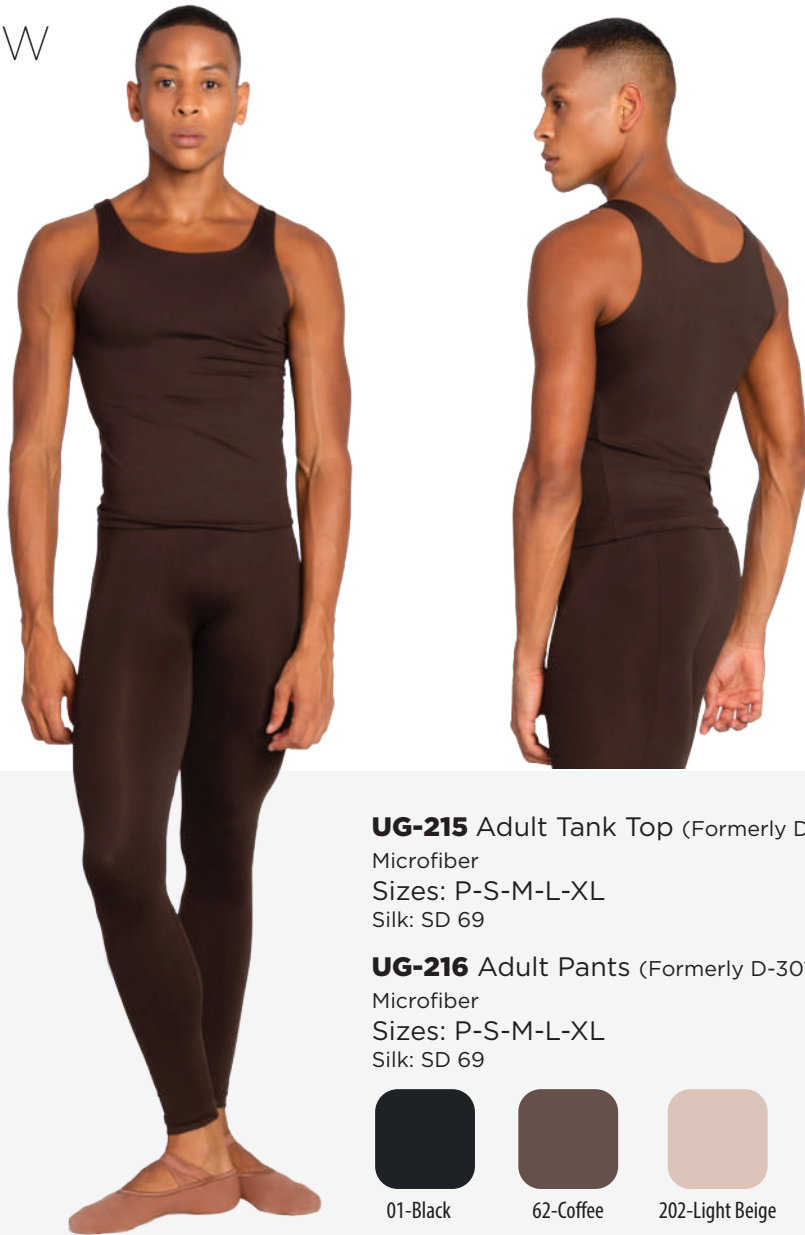

NEW

UG-215 Adult Tank Top (Formerly D-1789)

Microfiber
Sizes: P-S-M-L-XL
Silk: SD 69

UG-216 Adult Pants (Formerly D-301)

Microfiber
Sizes: P-S-M-L-XL
Silk: SD 69

01-Black

62-Coffee

202-Light Beige

NEW